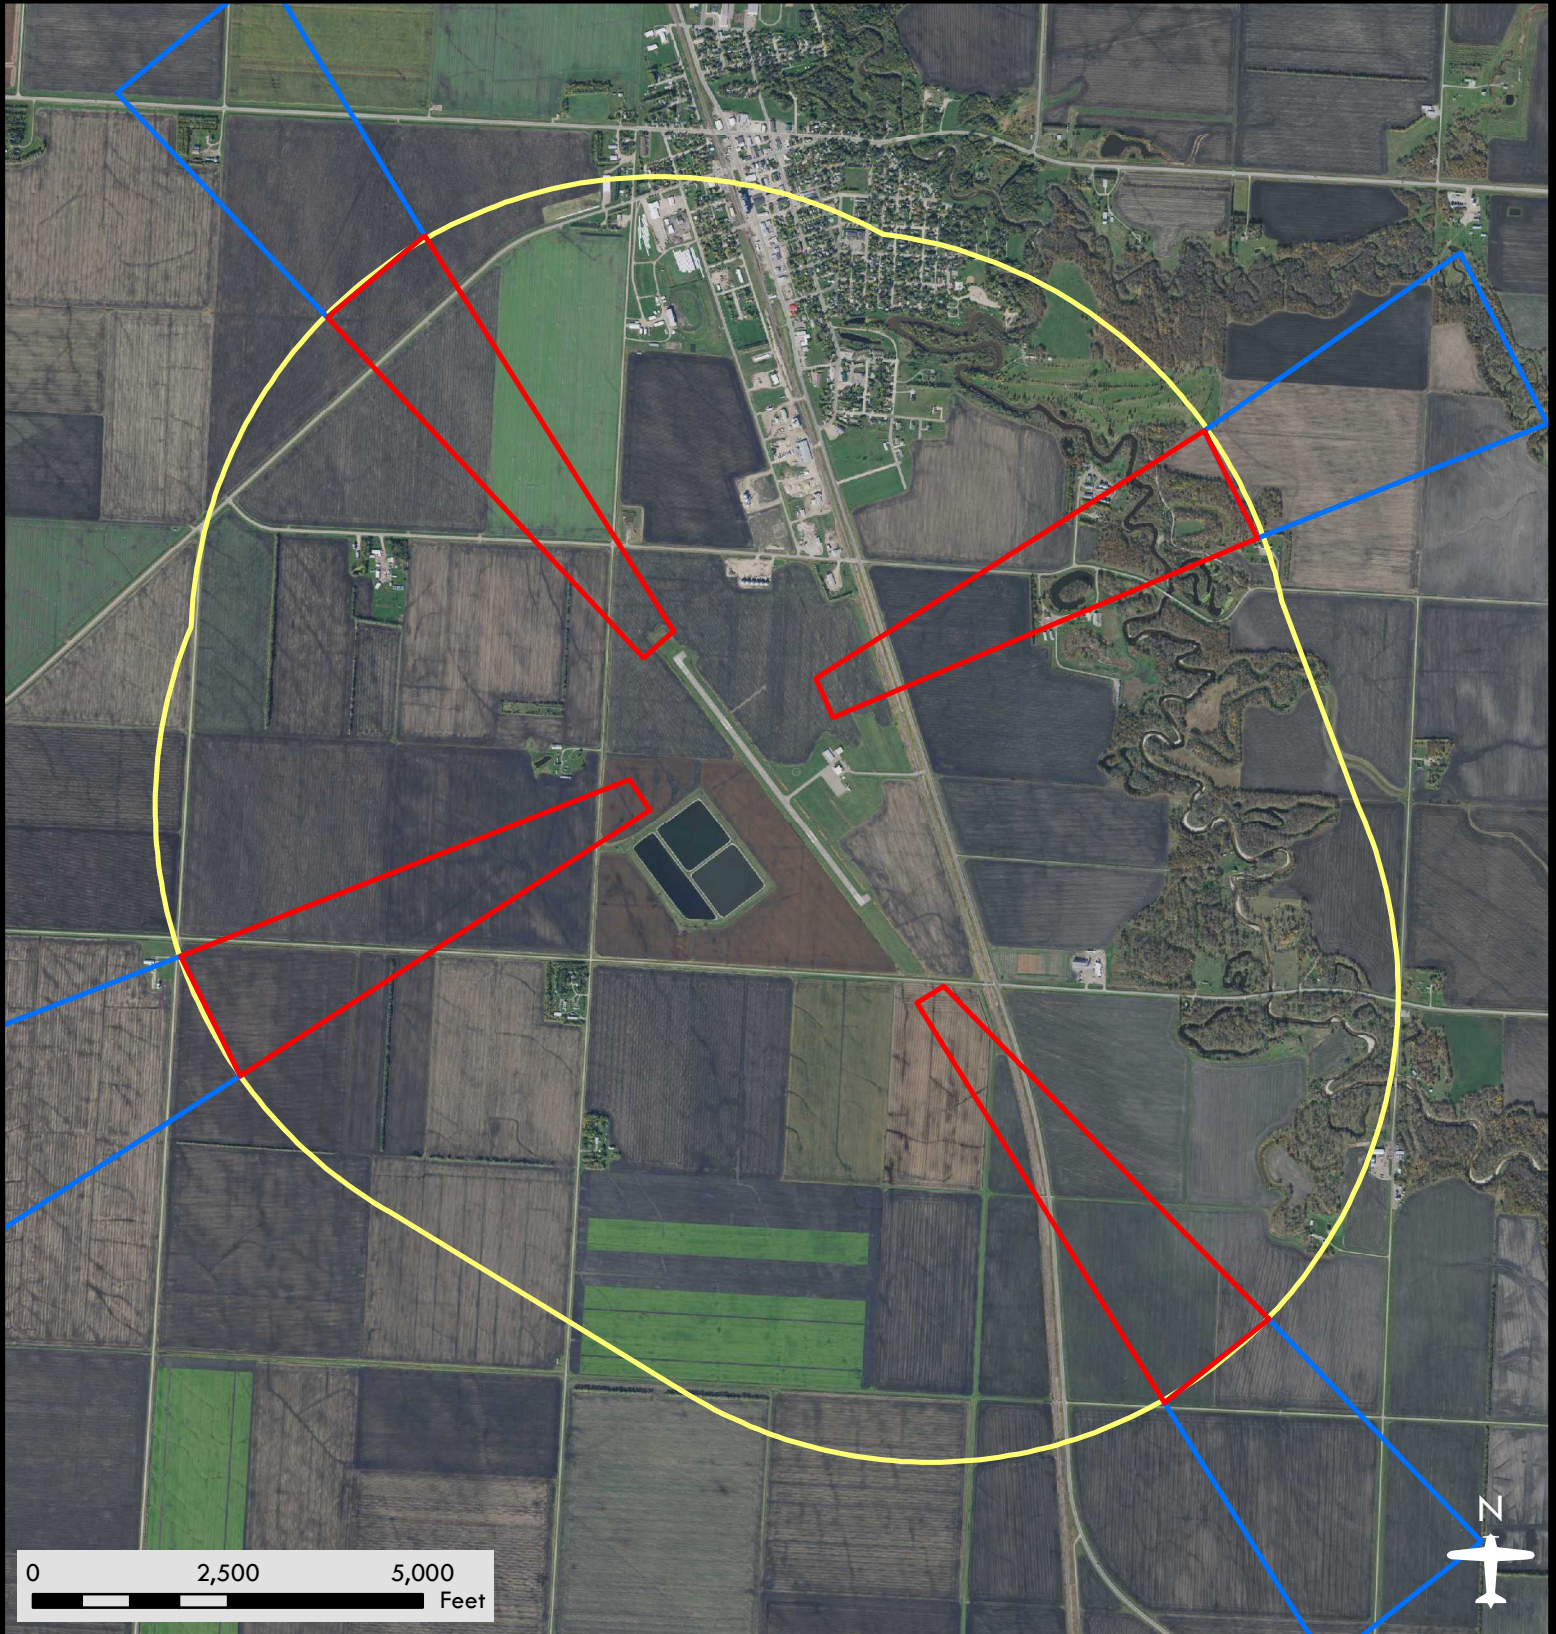

# Hallock Municipal Airport

Airport Safety Zones

Date: 08/08/2018

## Legend

-  Zone A
-  Zone B
-  Zone C

**DISCLAIMER:** This is not an official zoning map. To view the official map and ordinance for this airport, please visit the Airport Zoning Information Warehouse at <https://www.dot.state.mn.us/aero/planning/zoning-warehouse.html>. The State of Minnesota makes no representations or warranties expressed or implied, with respect to the reuse of the data provided herewith regardless of its format or the means of its transmission. There is no guarantee or representation to the user as to the accuracy, currency, suitability, or reliability of this data for any purpose. The user accepts the data "as is." The State of Minnesota assumes no responsibility for loss or damage incurred as a result of any user's reliance on this data. All maps and other material provided herein are protected by copyright. Permission is granted to copy and use the materials herein.